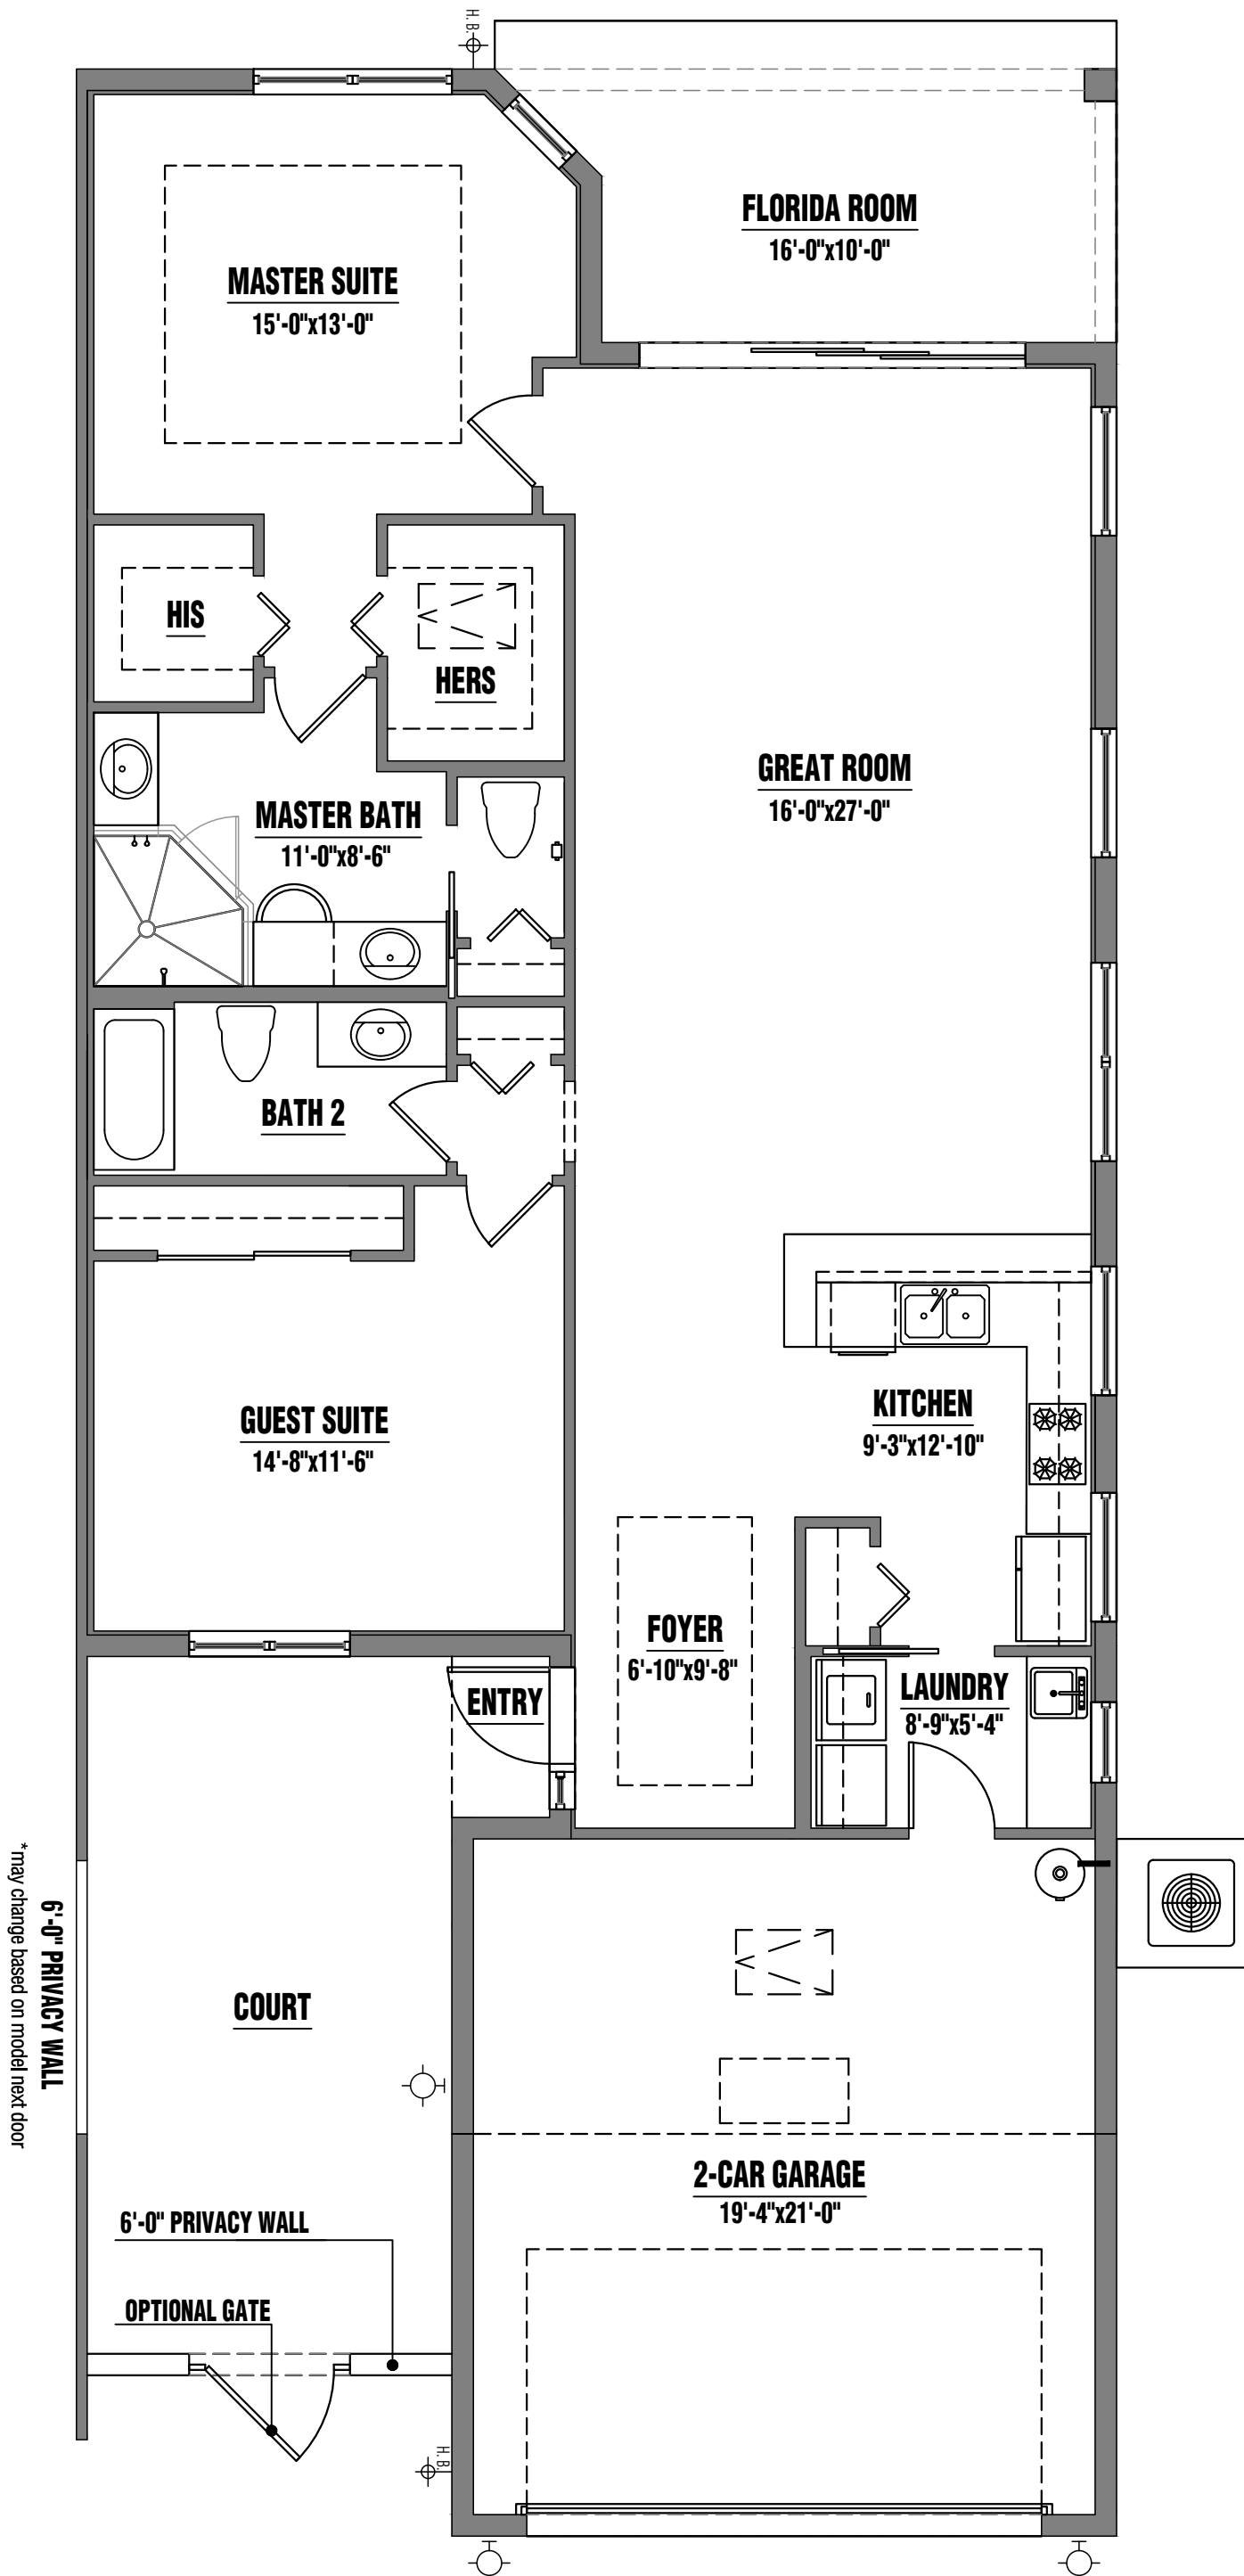

PRELIMINARY ROMA MODEL

\*may change based on model next door

VENETIANPOINTE.COM/239-231-1300

Renderings and floor plans are artist's concept. All dimensions and square footages are approximate and subject to change without notice. Features, colors, designs, dimensions and materials are subject to availability, and may be changed or substituted at any time and without notice.

PRELIMINARY ROMA MODEL

VENETIANPOINTE.COM/239-231-1300

Renderings and floor plans are artist's concept. All dimensions and square footages are approximate and subject to change without notice. Features, colors, designs, dimensions and materials are subject to availability, and may be changed or substituted at any time and without notice.